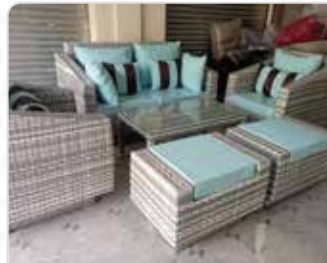

ETO-151

It has one two seater with two single seat sofas(stainless steel shoes) with 2 ottomans with premium quality parachute fabric cushions with table size 24 × 42" with 8mm glass.

Rs. 150,000