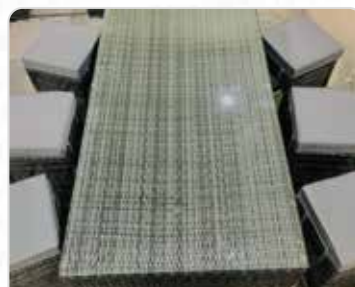

ETO-119

It Baar table size 36×72" height 42" with 8mm glass with 6 pcs Baar stools with premium quality fabric cushions.

Rs. 80,000