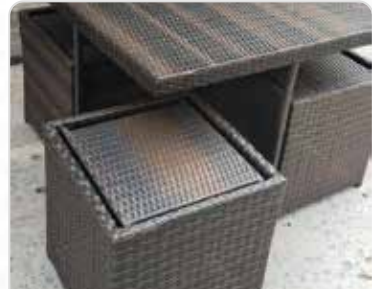

ETO-008

it's having 4 couches with foam and one table.

Rs. 42,000