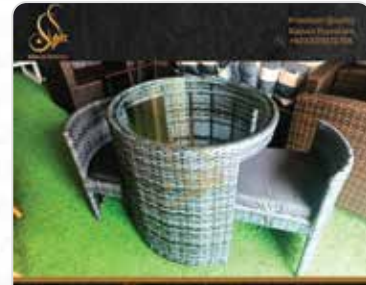

ETO-203

This is a 2-seater dining set includes a table topped with 8mm glass. It comes with cushions made from premium quality parachute fabric. The set features one high chair and one low-height chair, specifically designed so that the low chair can be completely closed into the table.

Rs. 32,000

Note:- Extra Charges of Powdered coated frames on your choice as below.

- 01:- 2seater Dining Set. 2500rs
- 02:- 4seater Dining Set. 4000rs
- 03:- 4 Seater Sofa set. 5000rs
- 04:- 5 Seater Sofa set. 6000rs

Note:- Price may vary Upto 5% due to market instability!