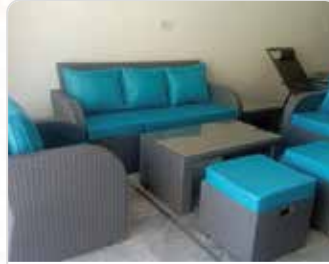

ETO-146

It has one three seater sofa with 2 single seat sofas with 2 ottomans with premium quality parachute fabric cushions with main table size 24 × 42" with 8mm glass with one side table size 24 × 24" with 8mm glass.

Rs. 118,000